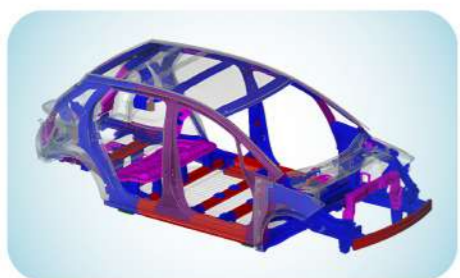

Robust Body Steel Structure

Technological advancements and high strength body structure for safety change every journey more than ever before.