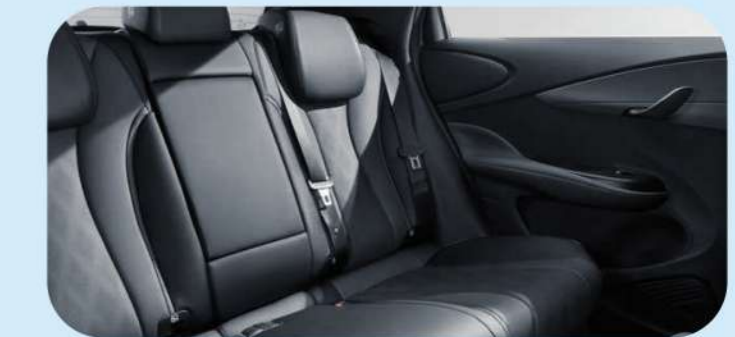

The futuristic suspended centre console design creates a modern, dynamic driving environment with its metal trim detail that runs across the entire dashboard.

6 Dynamic Speakers

Enjoy an immersive journey with six high-definition speakers delivering crystal-clear sound throughout the entire passenger cabin.

Elevating Your Driving Style

With the aesthetic stylish interior design that enhancing the way you drive, by adopting more sophisticated and advanced approach for driving.

Comfortable Rear Passenger Space