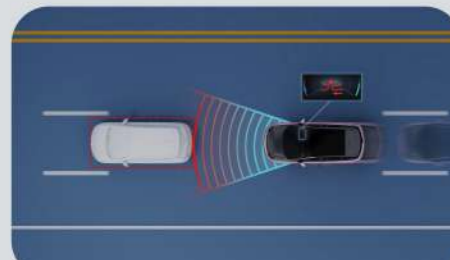

Lane Change Collision Warning (LCW)

Automatic Emergency Braking System (AEB)