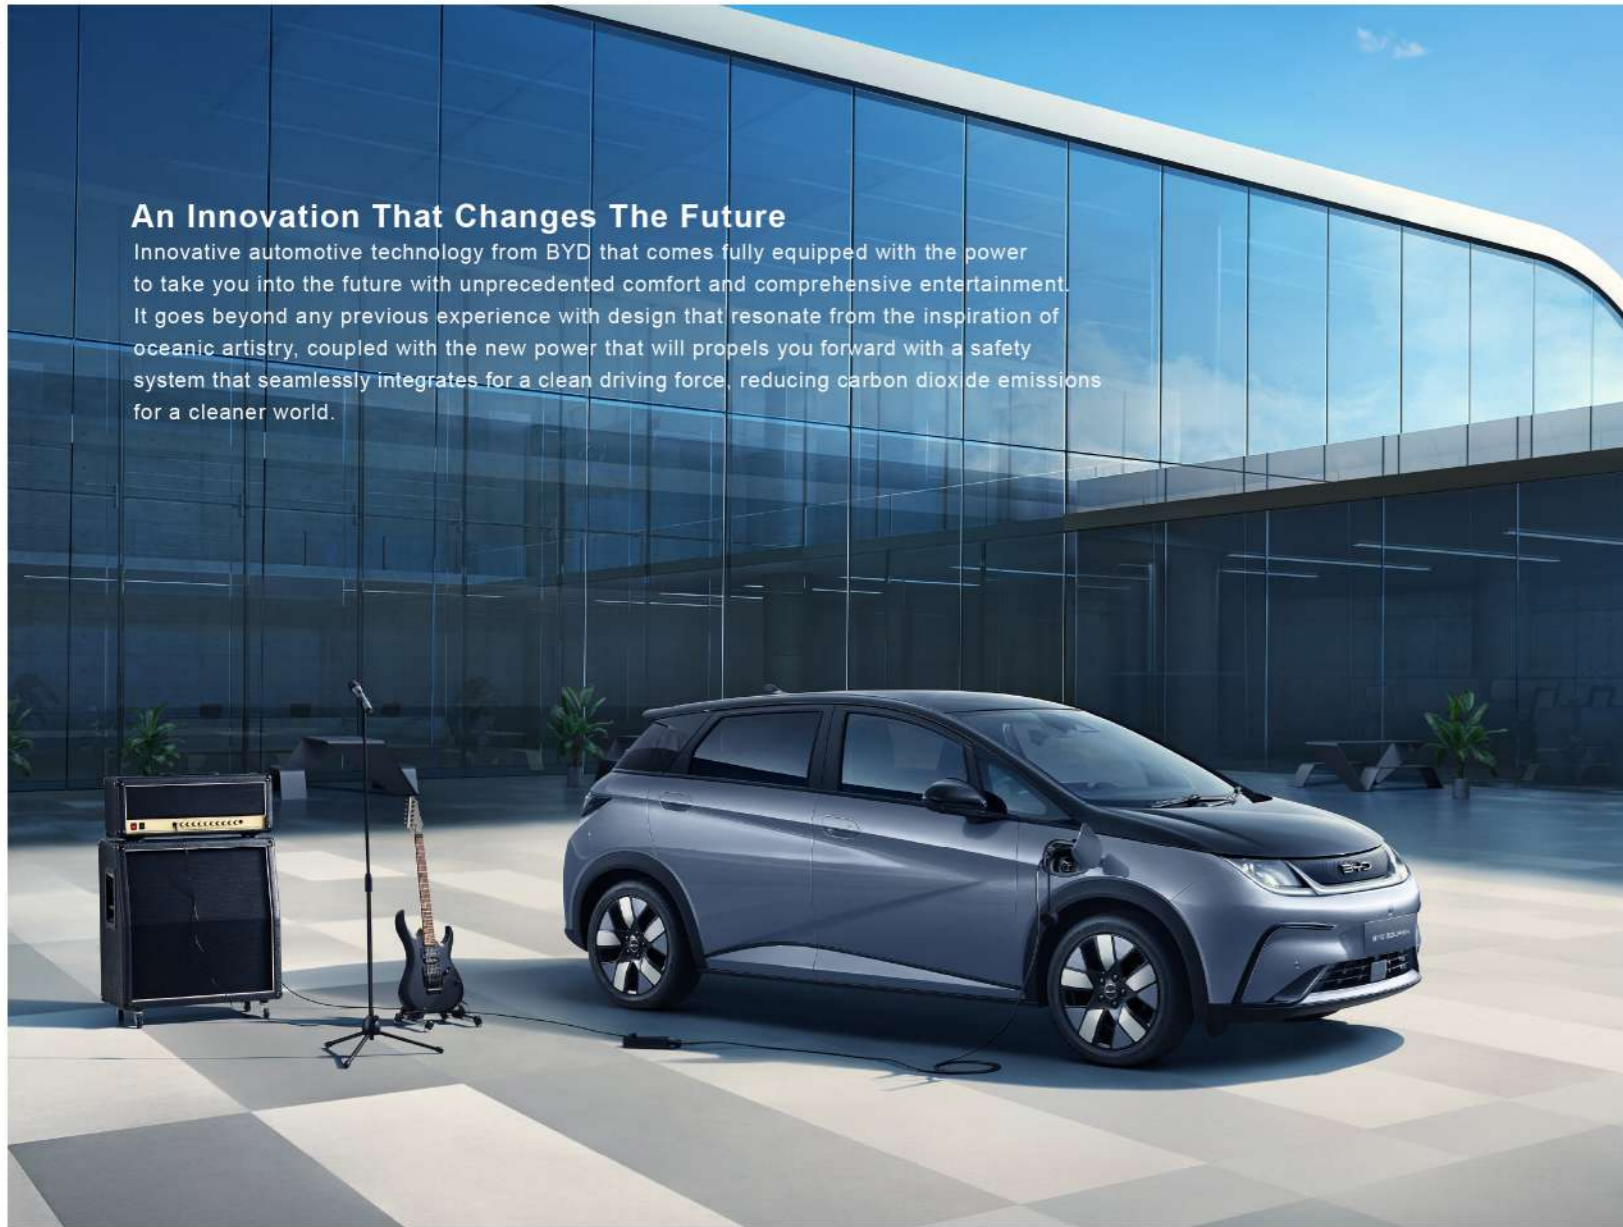

TECHNOLOGY & SAFETY

e-Platform 3.0

BYD DOLPHIN is equipped with the all-new BYD e-Platform 3.0 designed exclusively for pure electric vehicles.

Robust Body Steel Structure

Technological advancements and high strength body structure for safety change every journey more than ever before.

BYD Blade Battery

Cutting-edge battery technology that prioritizes high safety standards. This innovation aims to propel vehicles further while instilling confidence in every journey taken, emphasizing reliability in all aspects.

An Innovation That Changes The Future

Innovative automotive technology from BYD that comes fully equipped with the power to take you into the future with unprecedented comfort and comprehensive entertainment. It goes beyond any previous experience with design that resonate from the inspiration of oceanic artistry, coupled with the new power that will propels you forward with a safety system that seamlessly integrates for a clean driving force, reducing carbon dioxide emissions for a cleaner world.

The futuristic suspended centre console design creates a modern, dynamic driving environment with its metal trim detail that runs across the entire dashboard.

6 Dynamic Speakers

Enjoy an immersive journey with six high-definition speakers delivering crystal-clear sound throughout the entire passenger cabin.